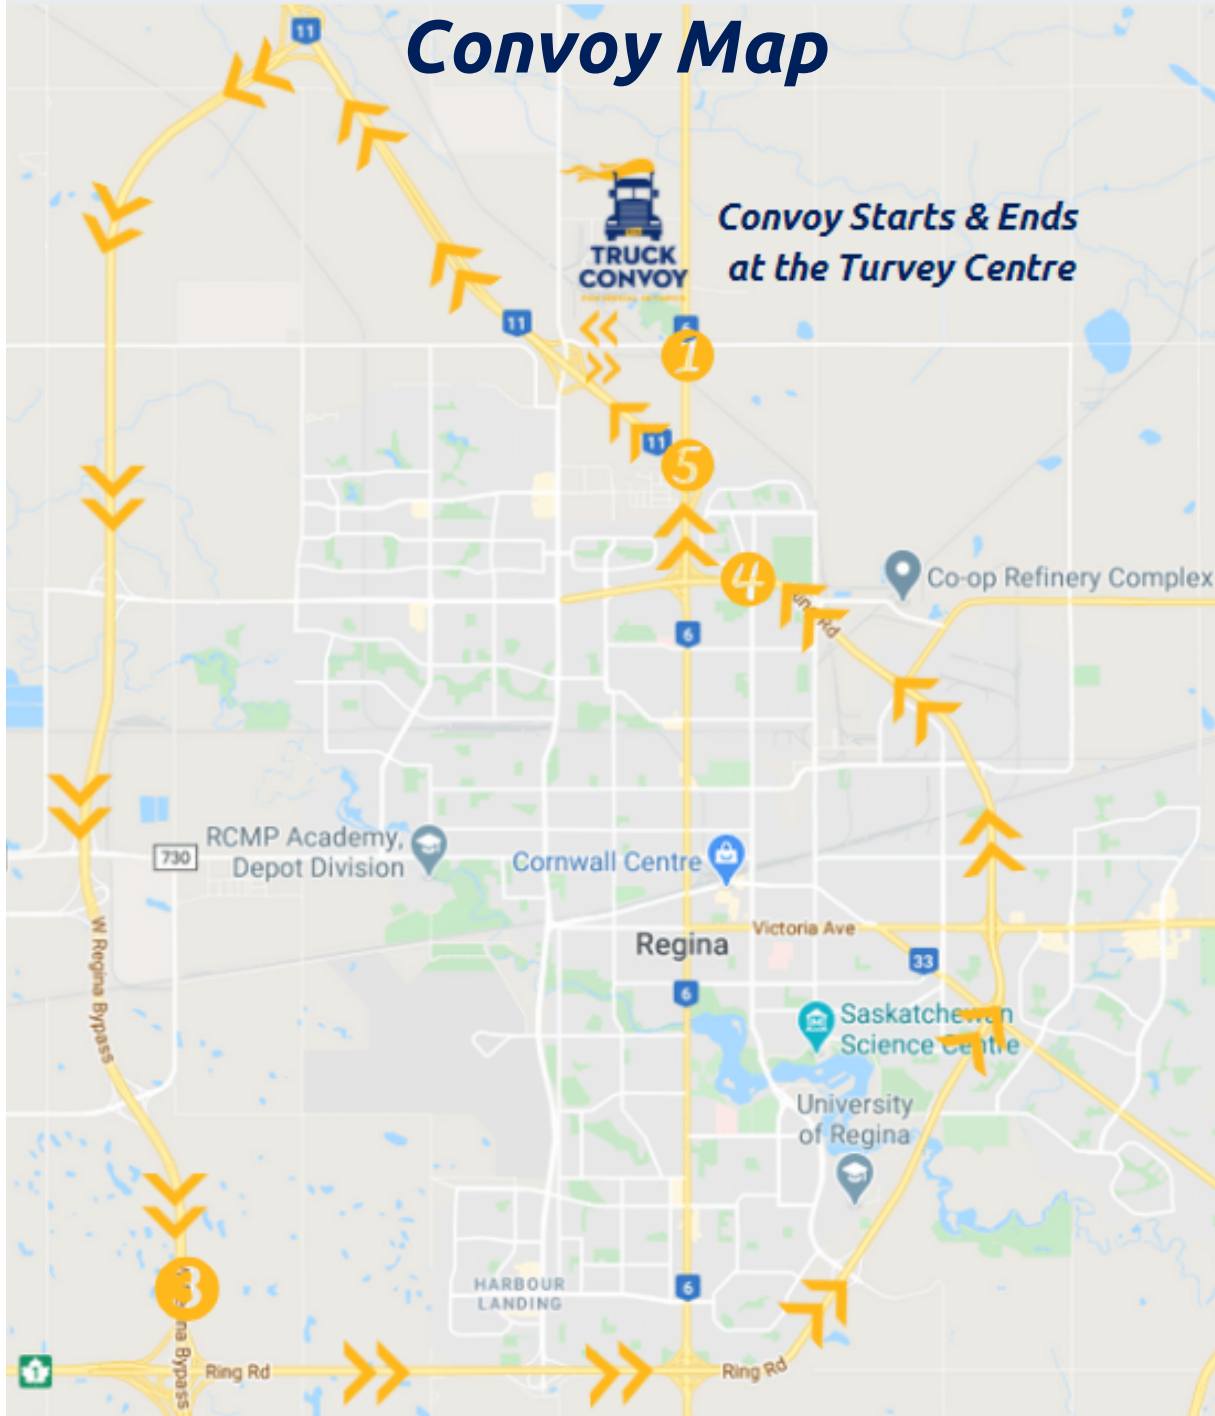

Convoy Map

1. The Truck Convoy will depart the Turvey Centre parking lot at 9:00 AM and head west on Armour Road, cross the intersection at Pasqua St. N and connect to Highway #11.
2. The Convoy will take the #11 South (Moose Jaw) exit to connect to the West Regina Bypass.
3. The Convoy will follow the exits to connect to the Ring Road, the last exit to Ring Road will be exit OA.
4. The Convoy will exit Ring Road to Highway #11 North
5. The convoy will follow #11 North through to the Pasqua St. exit and turn north on Pasqua Street N at the intersection. Lastly, the Convoy will head East on Armour Road back to the Turvey Centre..

A few friendly reminders

- The Convoy will depart at 9 AM. Upon return, drivers will form a lane to pick up gift bags, t-shirt and to drop off any day of pledges.
- During the Convoy, if any intersections are not blocked off by law enforcement, please follow the rules of the road.
- Note that public washrooms will not be available on site