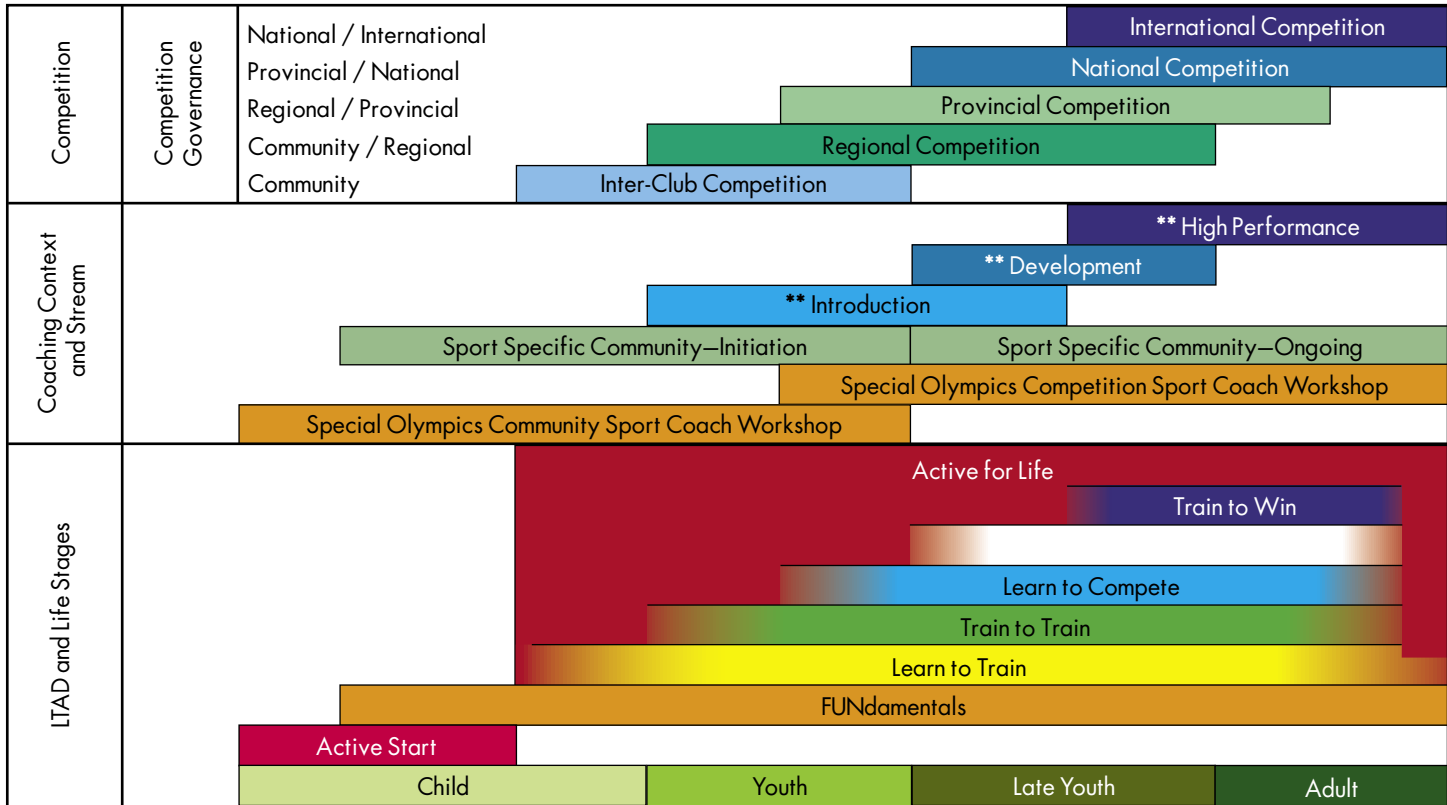

Special Olympics Long Term Athlete Development System Alignment

→ ** Sport Specific Competition